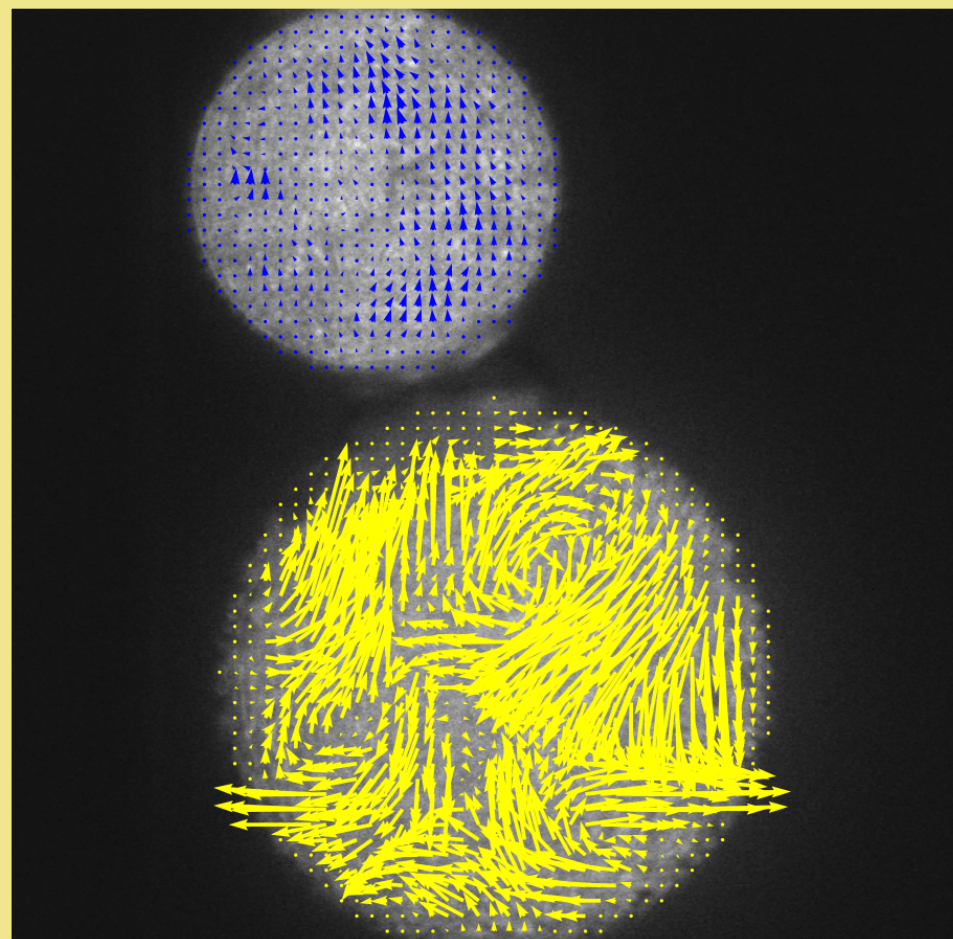

Collective motion and reversible jamming in a droplet

Collective motion and reversible jamming in a droplet

Collective motion and reversible jamming in a droplet

Bacteria lose swimming capability or Dynamical jamming?

0 min

5 min

10 min

20 min