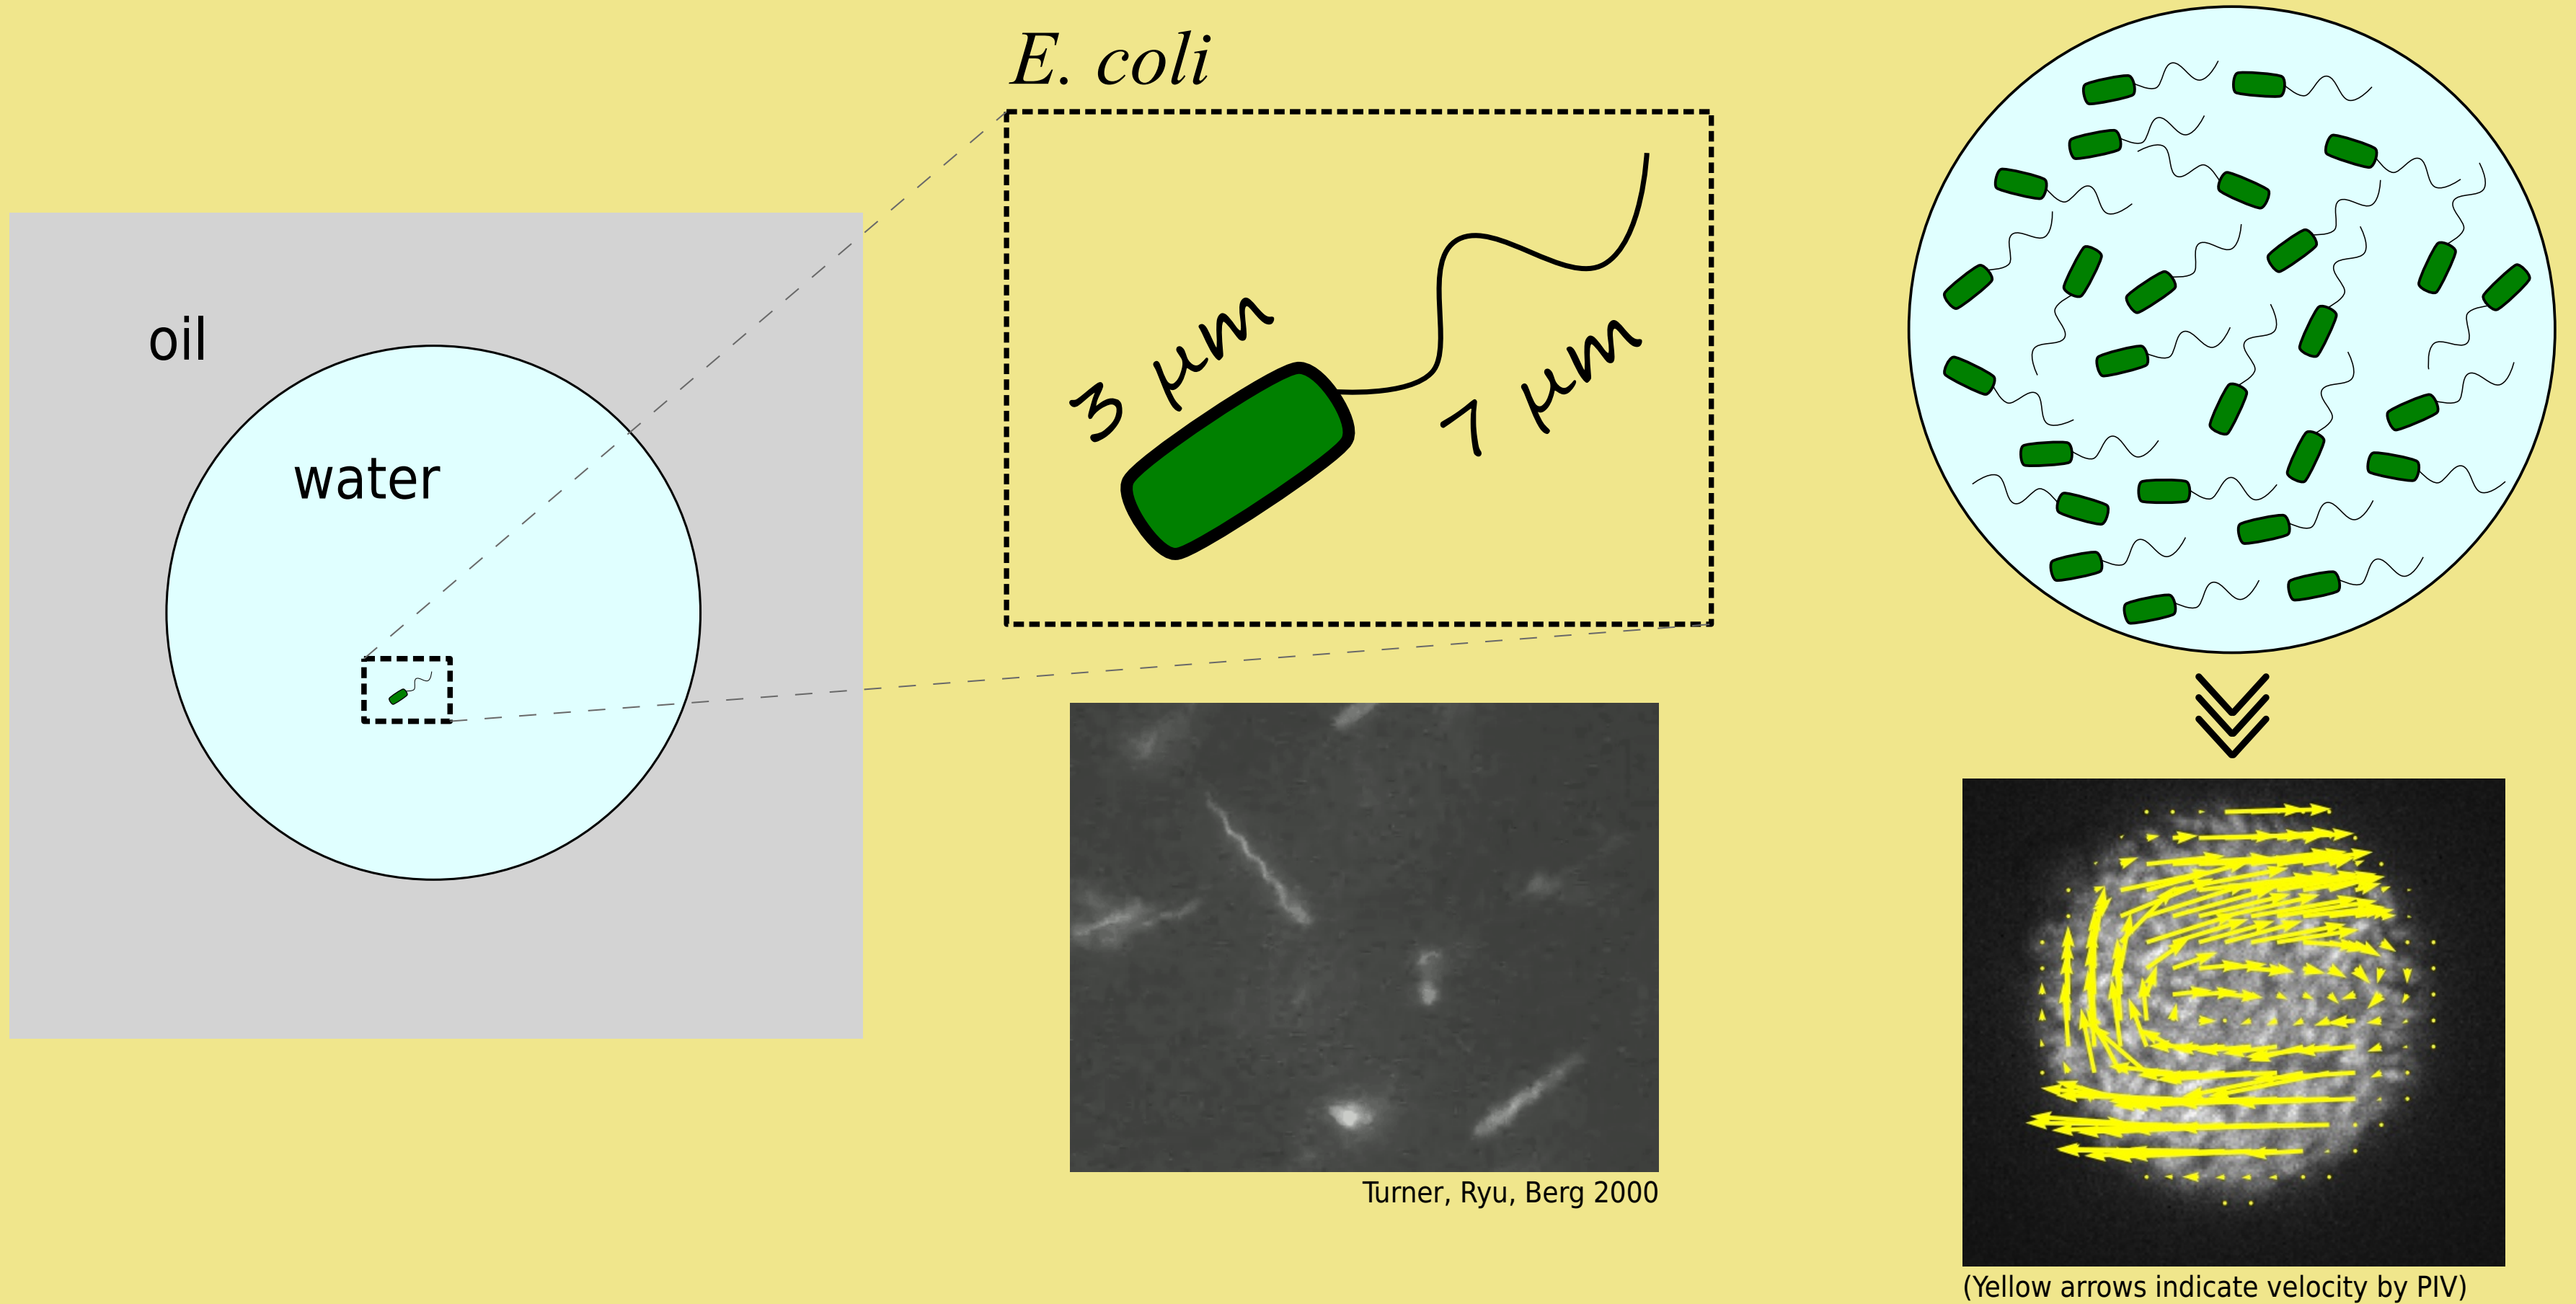

Collective motion and reversible jamming in a droplet

Collective motion and reversible jamming in a droplet

Collective motion and reversible jamming in a droplet

Bacteria lose swimming capability or Dynamical jamming?

0 min

5 min

10 min

20 min