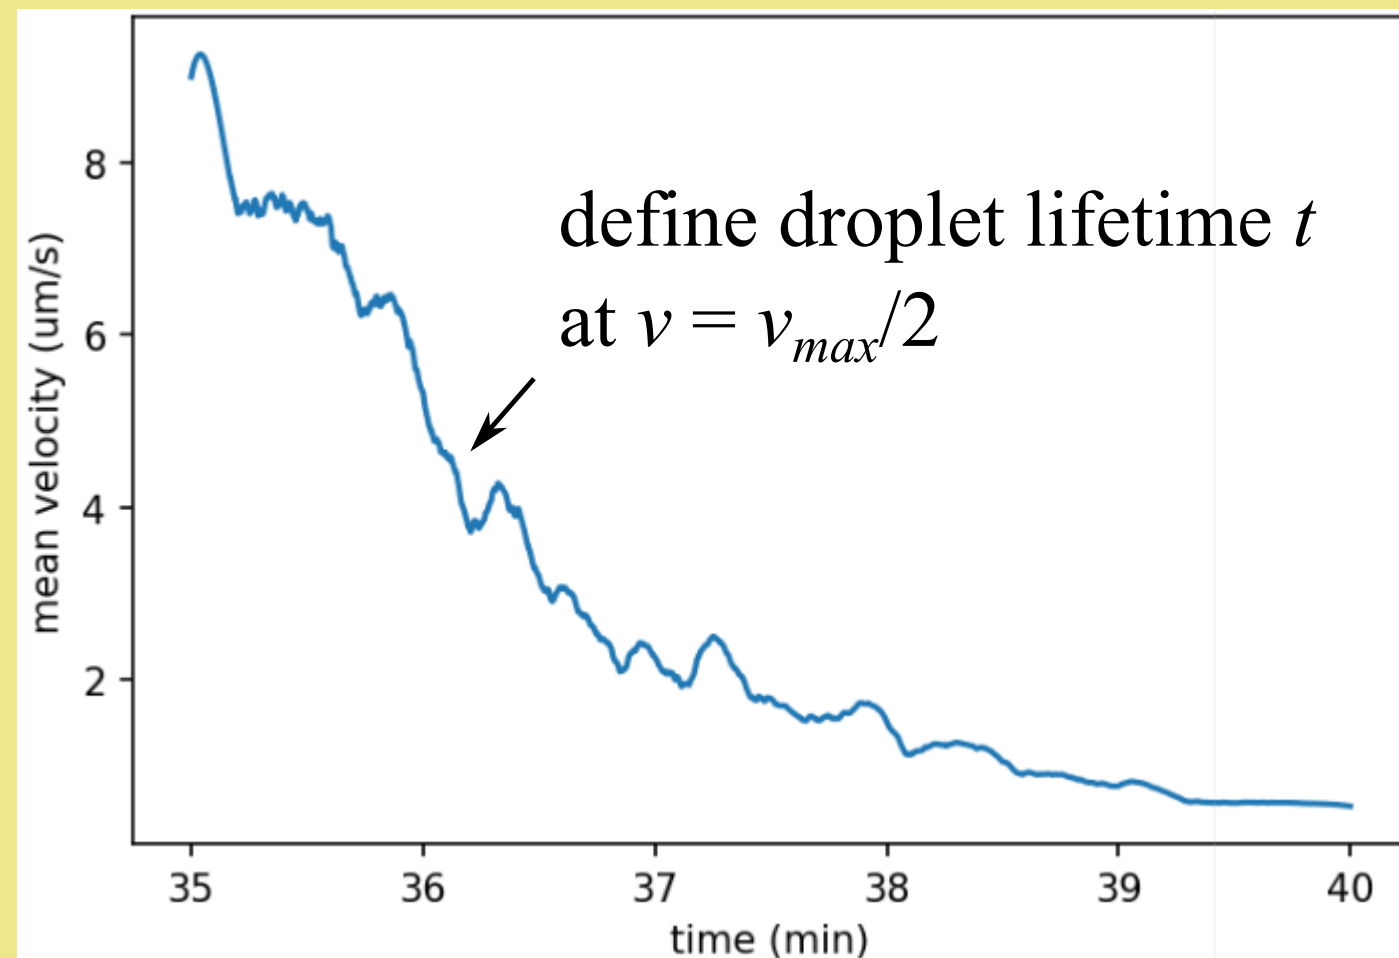

Collective motion and reversible jamming in a droplet

Collective motion and reversible jamming in a droplet

Collective motion and reversible jamming in a droplet

Bacteria lose swimming capability or Dynamical jamming?