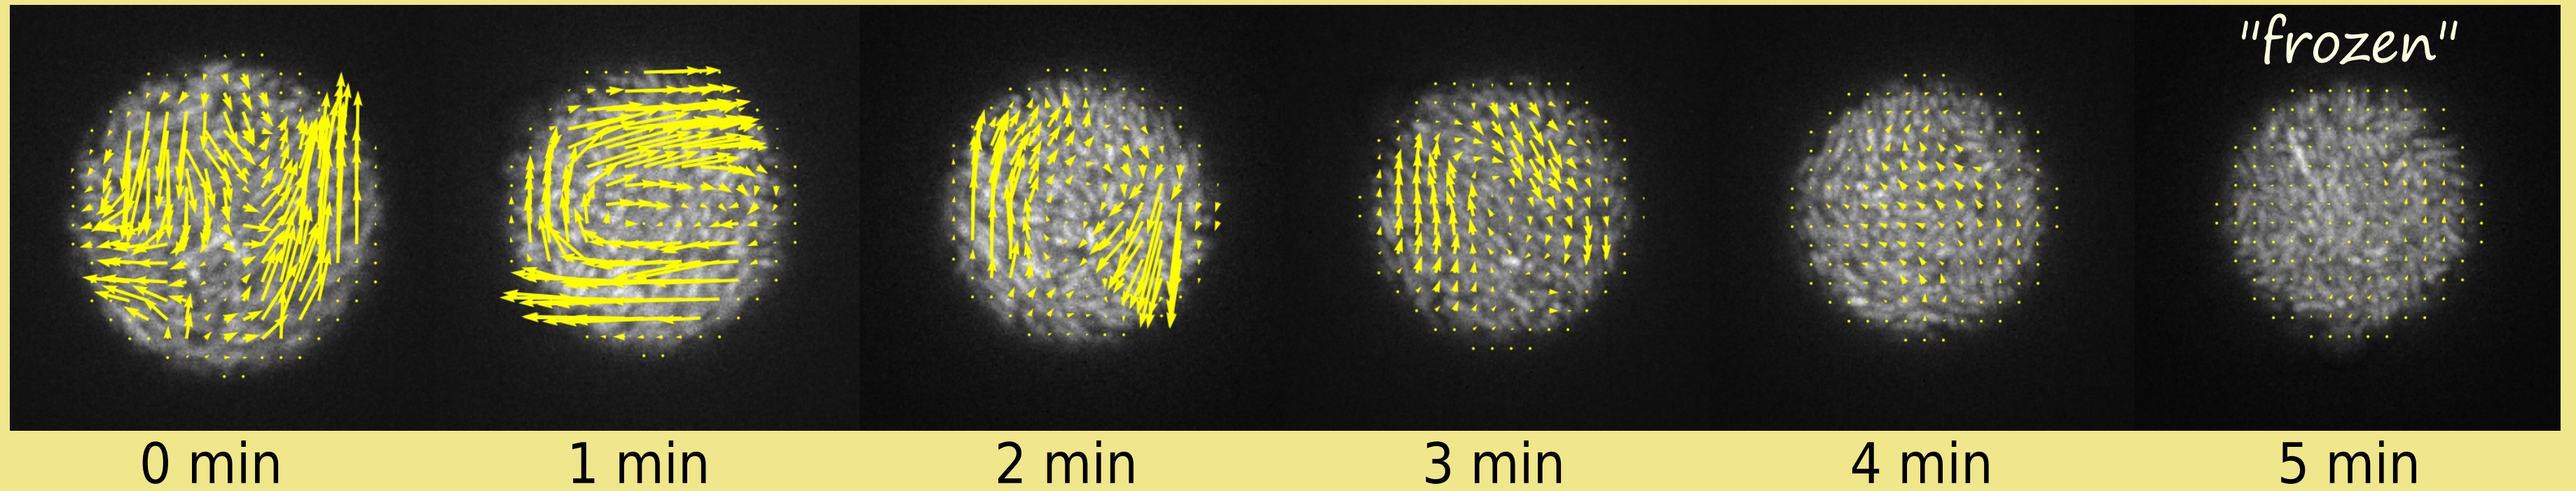

Collective motion and reversible jamming in a droplet

Collective motion and reversible jamming in a droplet

Collective motion and reversible jamming in a droplet

Bacteria lose swimming capability or Dynamical jamming?

0 min

5 min

10 min

20 min