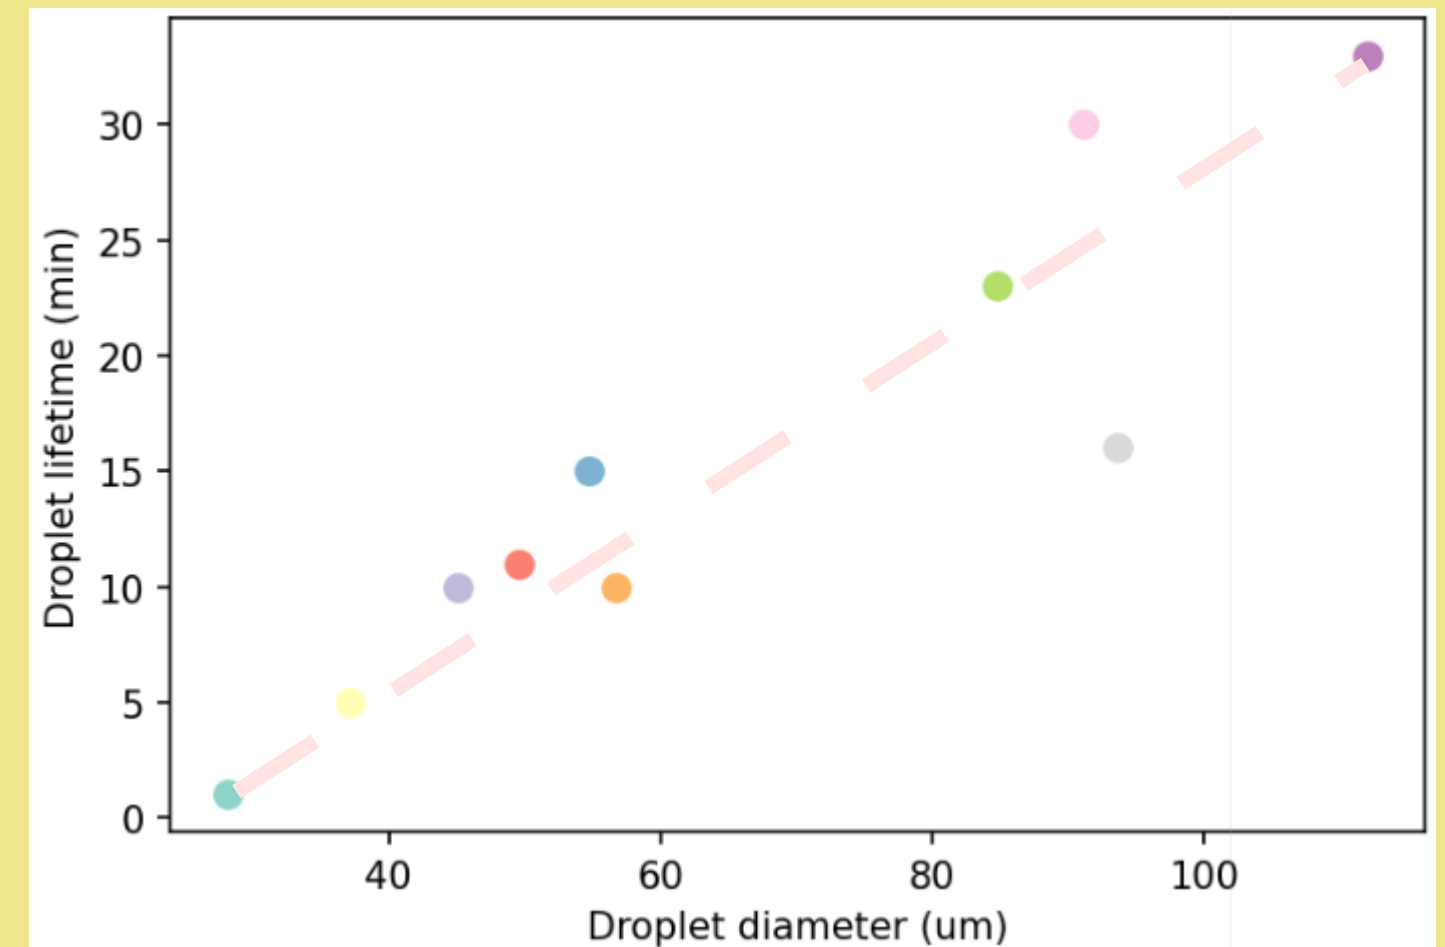

Collective motion and reversible jamming in a droplet

Collective motion and reversible jamming in a droplet

Collective motion and reversible jamming in a droplet

Bacteria lose swimming capability or Dynamical jamming?

0 min

5 min

10 min

20 min